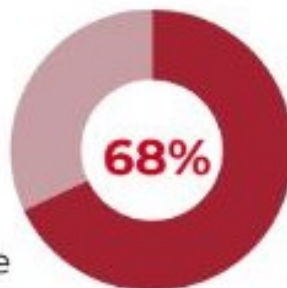

BATCH DETAILS MBA-IB (2020-22)

Gender Diversity

75% Male

25% Female

Work Experience

Experienced

Freshers

100+

Students from IITs, NITs, IISc, BITS, SRCC, etc

30+

Students with CA, CFA & FRM certification

360° EXPERIENCE

20+ Clubs, Cells, and Committees, Port Visits, Foreign Student Exchange, etc.

17.2 MONTHS

Average Work Experience