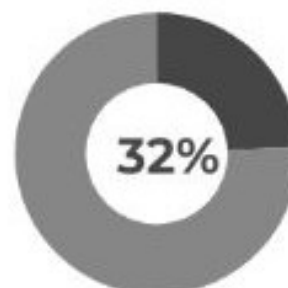

BATCH DETAILS MBA-IB (2020-22)

Gender Diversity

75% Male

25% Female

Work Experience

Experienced

Freshers

100+

Students from IITs, NITs, IISc, BITS, SRCC, etc

30+

Students with CA, CFA & FRM certification

360° EXPERIENCE

20+ Clubs, Cells, and Committees, Port Visits, Foreign Student Exchange, etc.

17.2 MONTHS

Average Work Experience